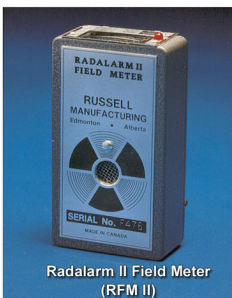

Radalarm IV (RAD IV)
Radalarm IV C (RAD IV C)

Features:
• Long battery life
• Leather case
• 2 GM tubes
• Reads X-Ray and Gamma
• Flashing L.E.D.

Sensitivity:
• 60 KeV to 1.25 MeV

Meter Response:
• Fast needle movement

Range:
• 0-1 mR/hr to 0-10R/hr
in five steps

Convenience:
• Built-in belt loop and switch guard

Operating Temperature Range:
• -20C to +60C (-4F to 140F)

Construction:
• Rugged die-cast case
• Solid state electronics

Size:
• 11.2cm X 6.2cm X 2.7cm
(4.40in X 2.44in X 1.06in.)

Weight:
• 400 grams
• 14 ounces

Power:
• Standard 9V battery